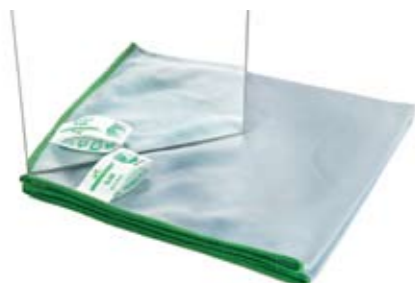

Cloths

Original microfibre cloth

Dimensions: 40 x 40 cm, 53 x 70 cm
Weight: ± 50 grams, ± 120 grams

Basic microfibre cloth

Dimensions: 40 x 40 cm
Weight: ± 45 grams

Glass microfibre cloth

Dimensions: 40 x 40 cm, 70 x 61 cm, 25 x 20 cm
Weight: ± 50 grams, ± 135 grams, ± 18 grams

Diamond microfiber cloth

Dimensions: 40 x 40 cm
Weight: ± 50 grams

Sponge

Splinky sponge

Dimensions: 9 x 15 cm
Weight: ± 25 grams

Gloves

Scrub Mitt

Dimensions: 16 x 24 cm
Weight: ± 65 grams

Mops

DiamondMop

Dimensions: 45 cm (41/45 x 13)
Weight: ± 95 grams

TrioTec Mop Diamond

Dimensions: 28 x 46 cm
Weight: ± 225 grams

GlassMop

Dimensions: 30 cm (28/32 x 12), 45 cm (42/46 x 12)
Weight: ± 55 grams, ± 80 grams